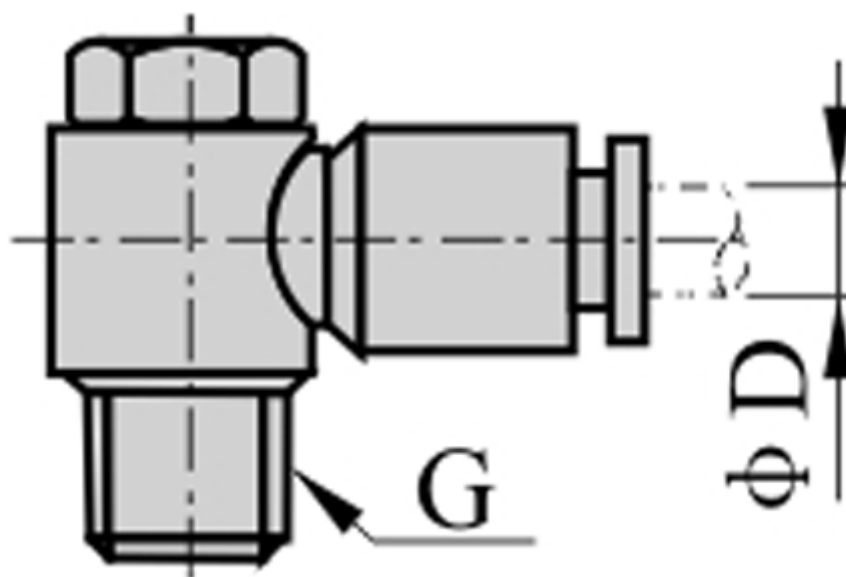

# Data Sheet

Article number: 58EPH1003

Description: Fitting EPH1003 Banjo connector  
Male thread 3/8", tube diameter 10

## Measures

---

D = 10  
Thread = 3/8"